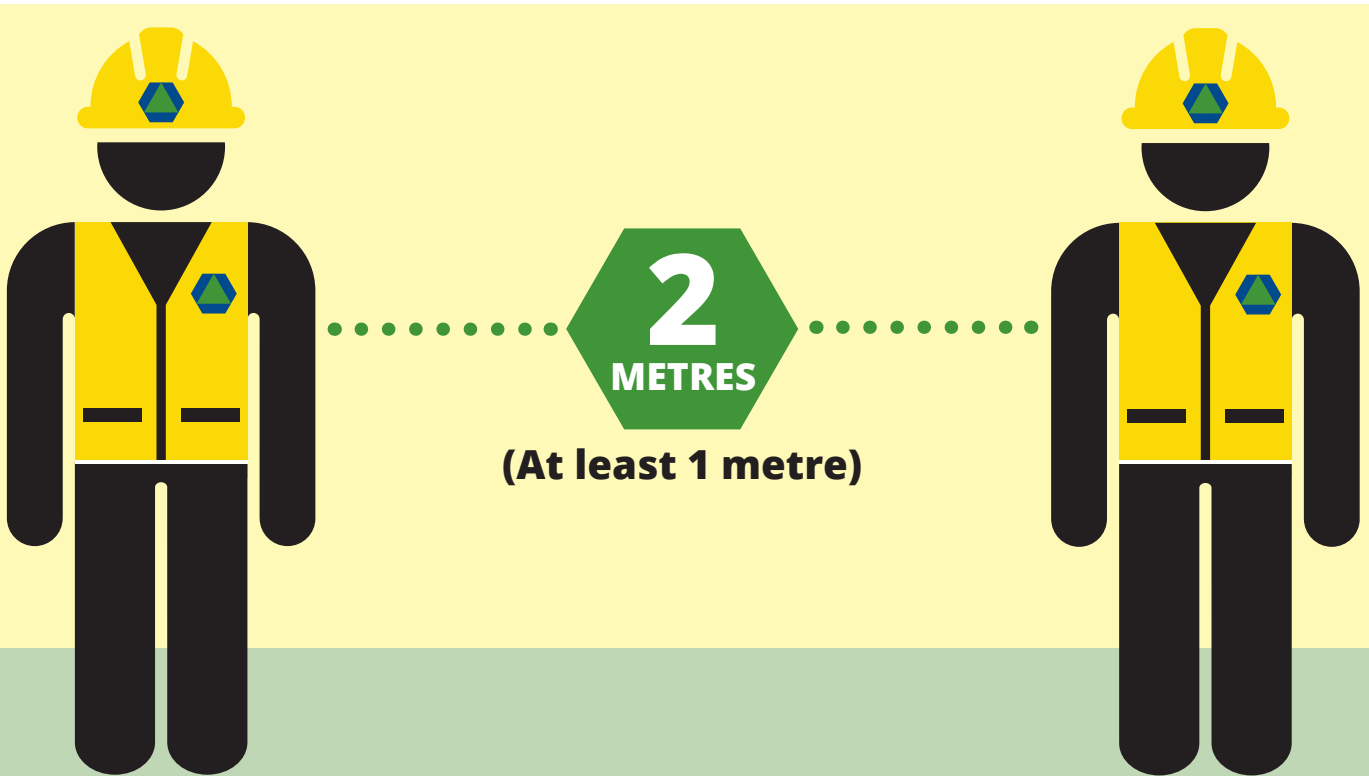

Social Distancing

Keep at least 1 metre (3 feet)
ideally at least **2 metres** (6 feet) from one another

Coronavirus
COVID-19
Public Health
Advice

Riailtas na hÉireann
Government of Ireland

WORK TOGETHER

STAY APART